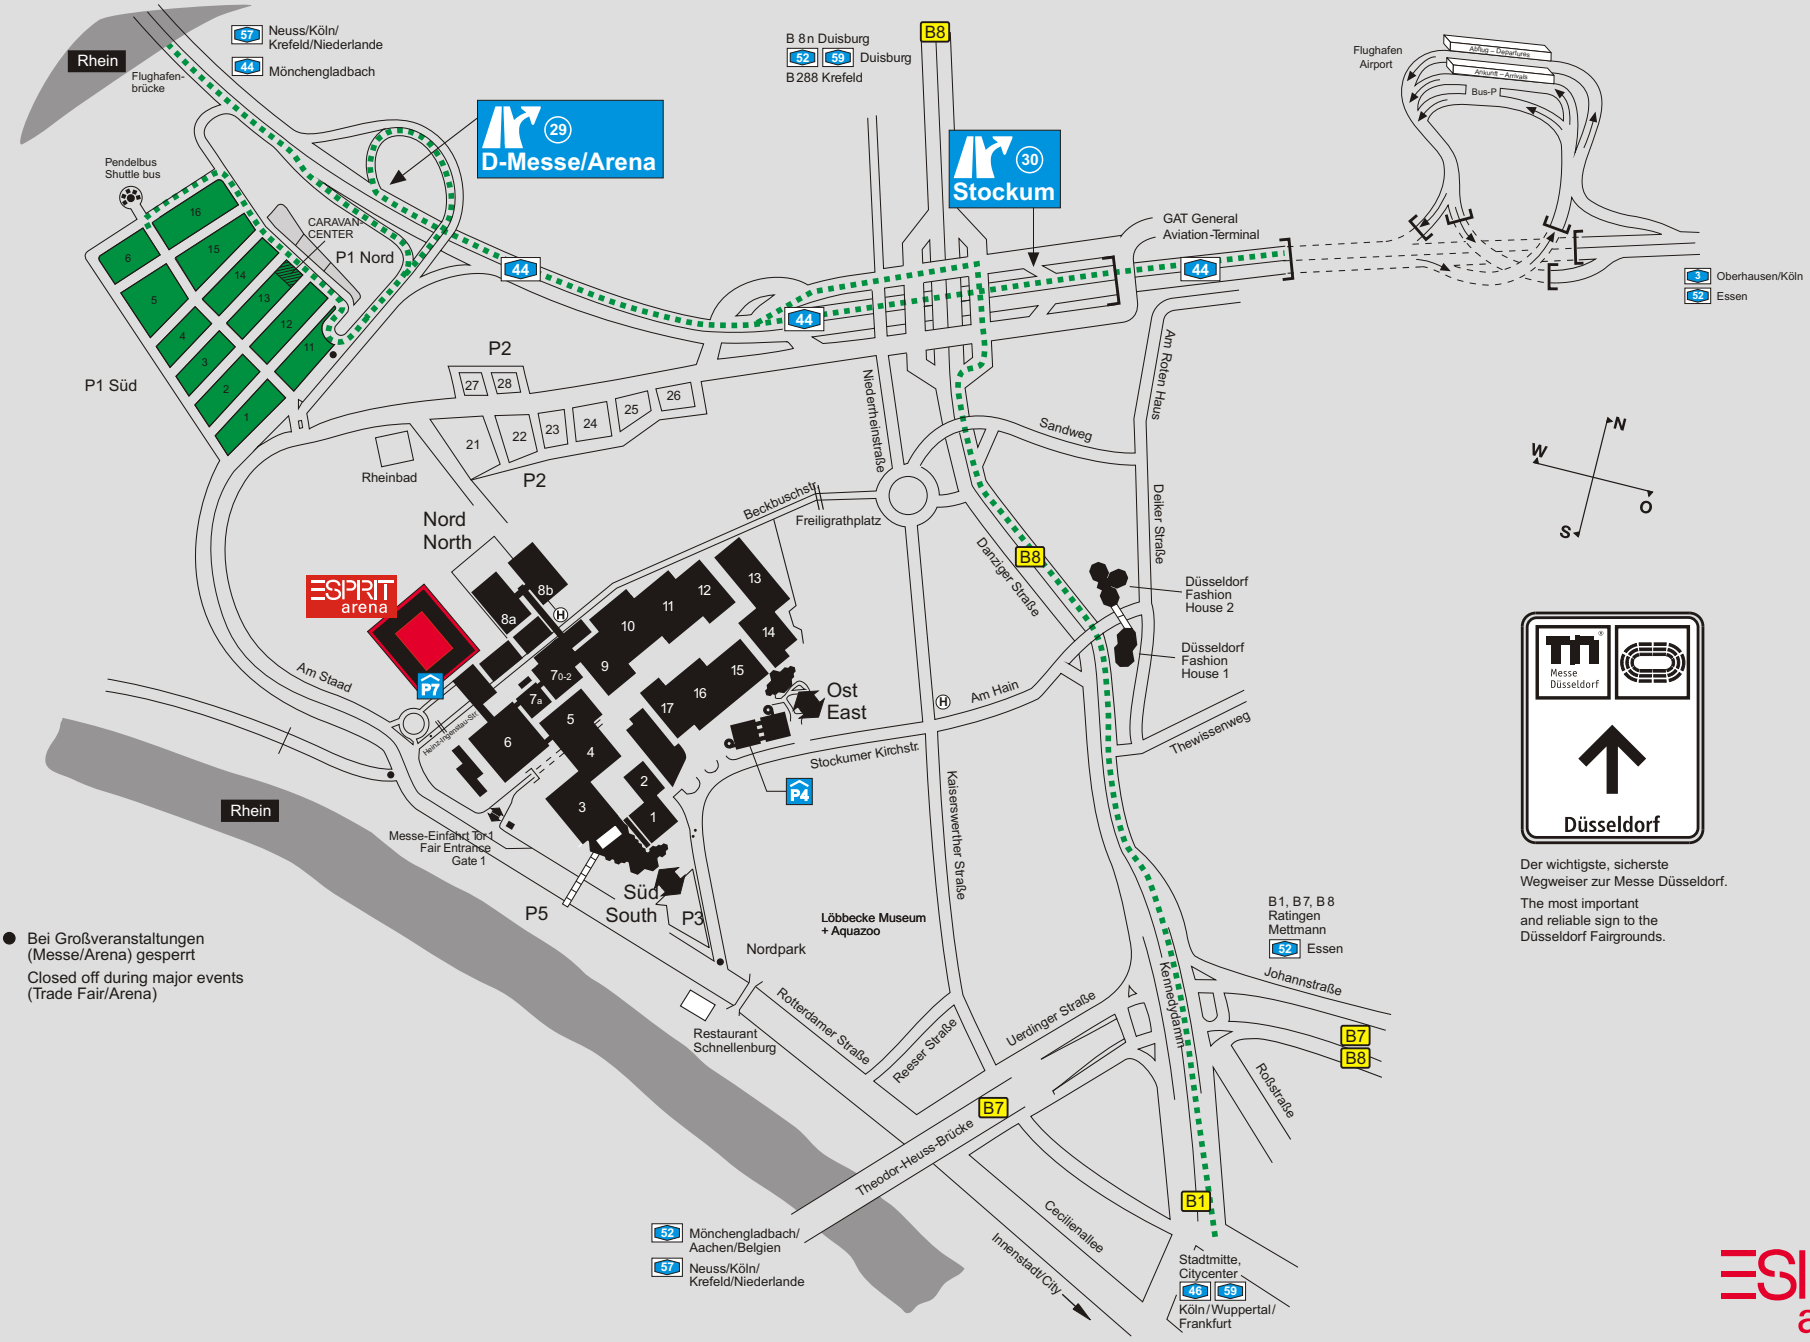

ESPRIT arena - Anfahrt P1

Der wichtigste, sicherste Wegweiser zur Messe Düsseldorf.
The most important and reliable sign to the Düsseldorf Fairgrounds.

● Bei Großveranstaltungen (Messe/Arena) gesperrt
Closed off during major events (Trade Fair/Arena)