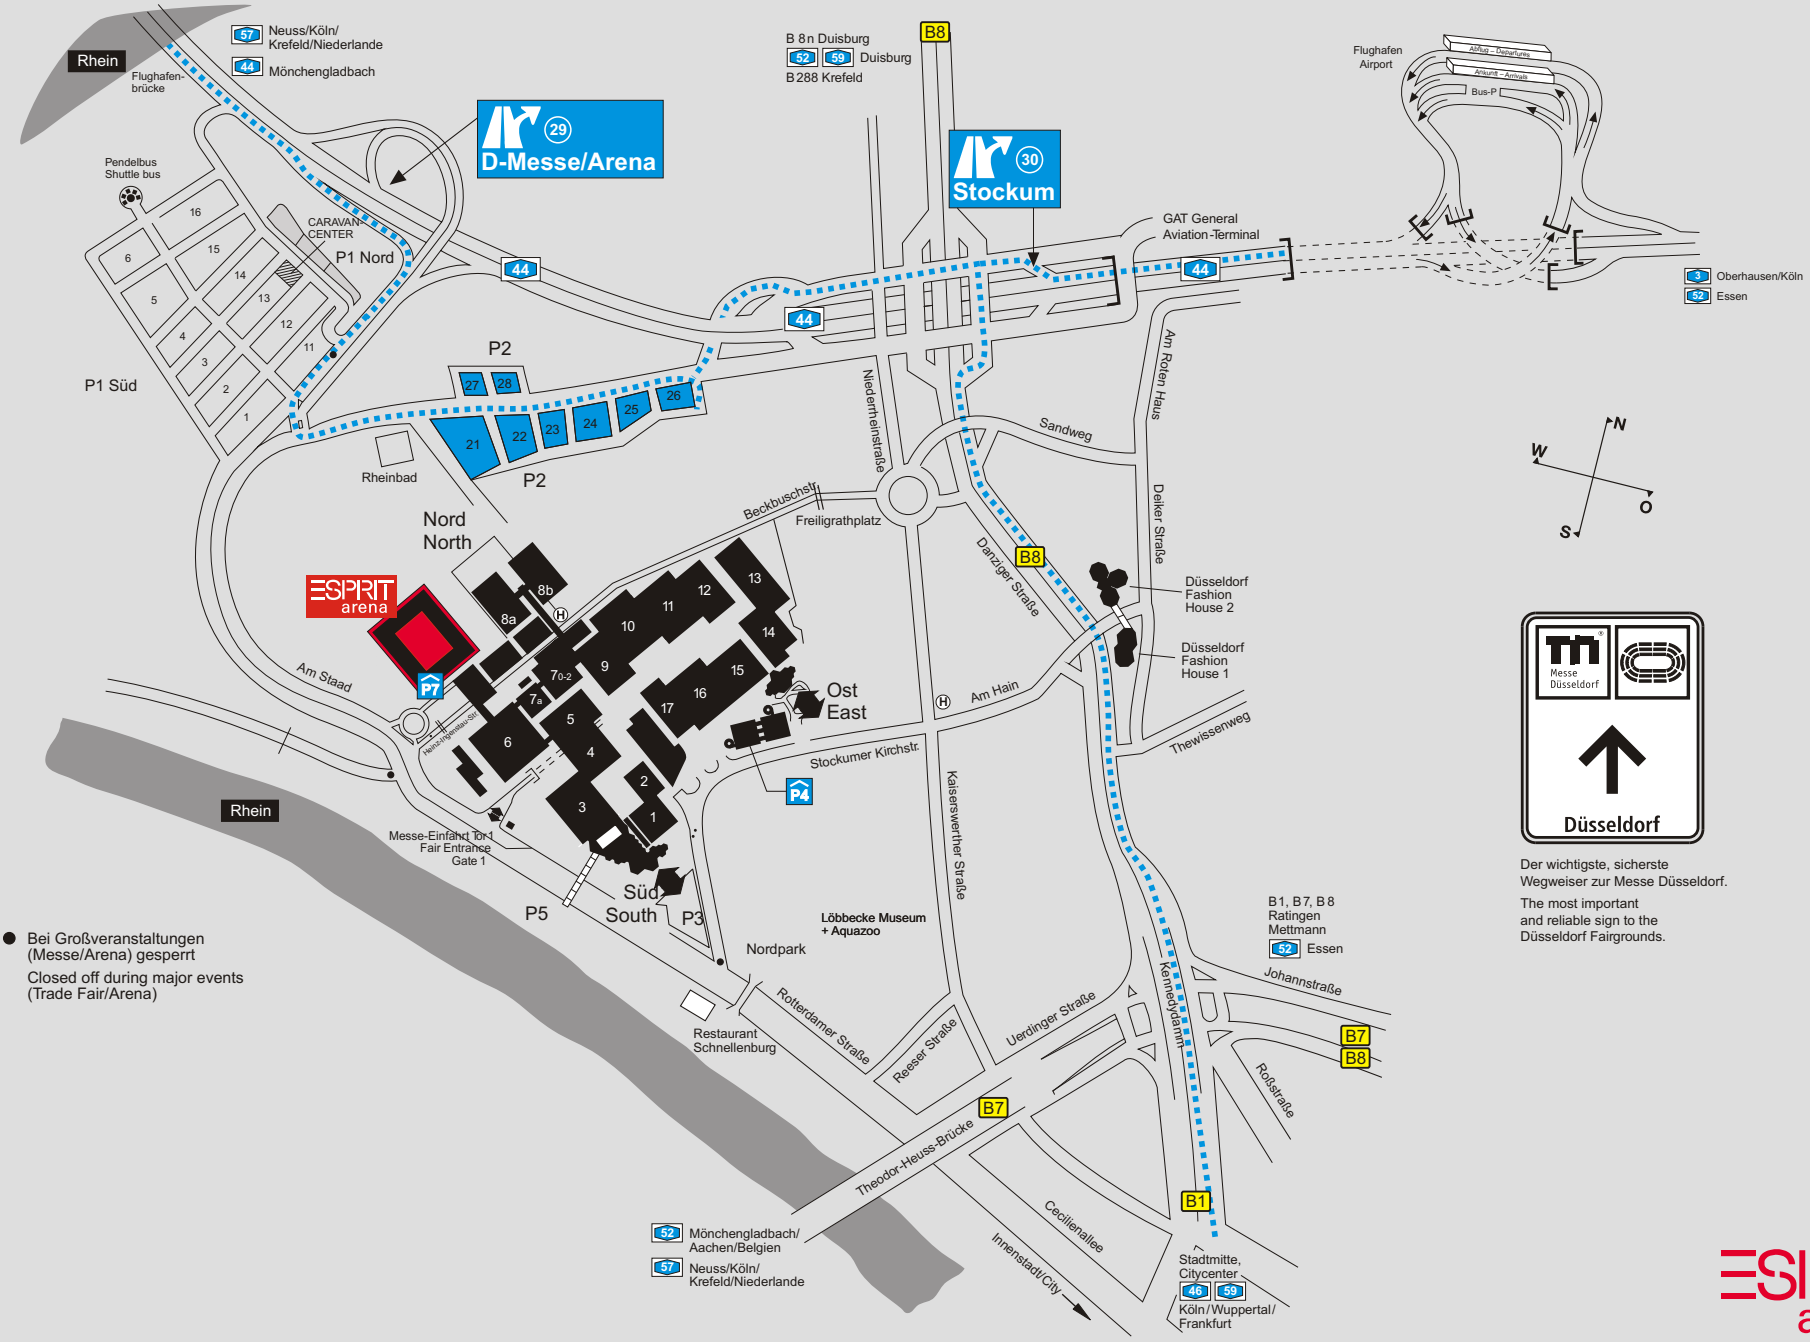

ESPRIT arena - Anfahrt P2

● Bei Großveranstaltungen (Messe/Arena) gesperrt
 Closed off during major events (Trade Fair/Arena)

Der wichtigste, sicherste Wegweiser zur Messe Düsseldorf.
 The most important and reliable sign to the Düsseldorf Fairgrounds.